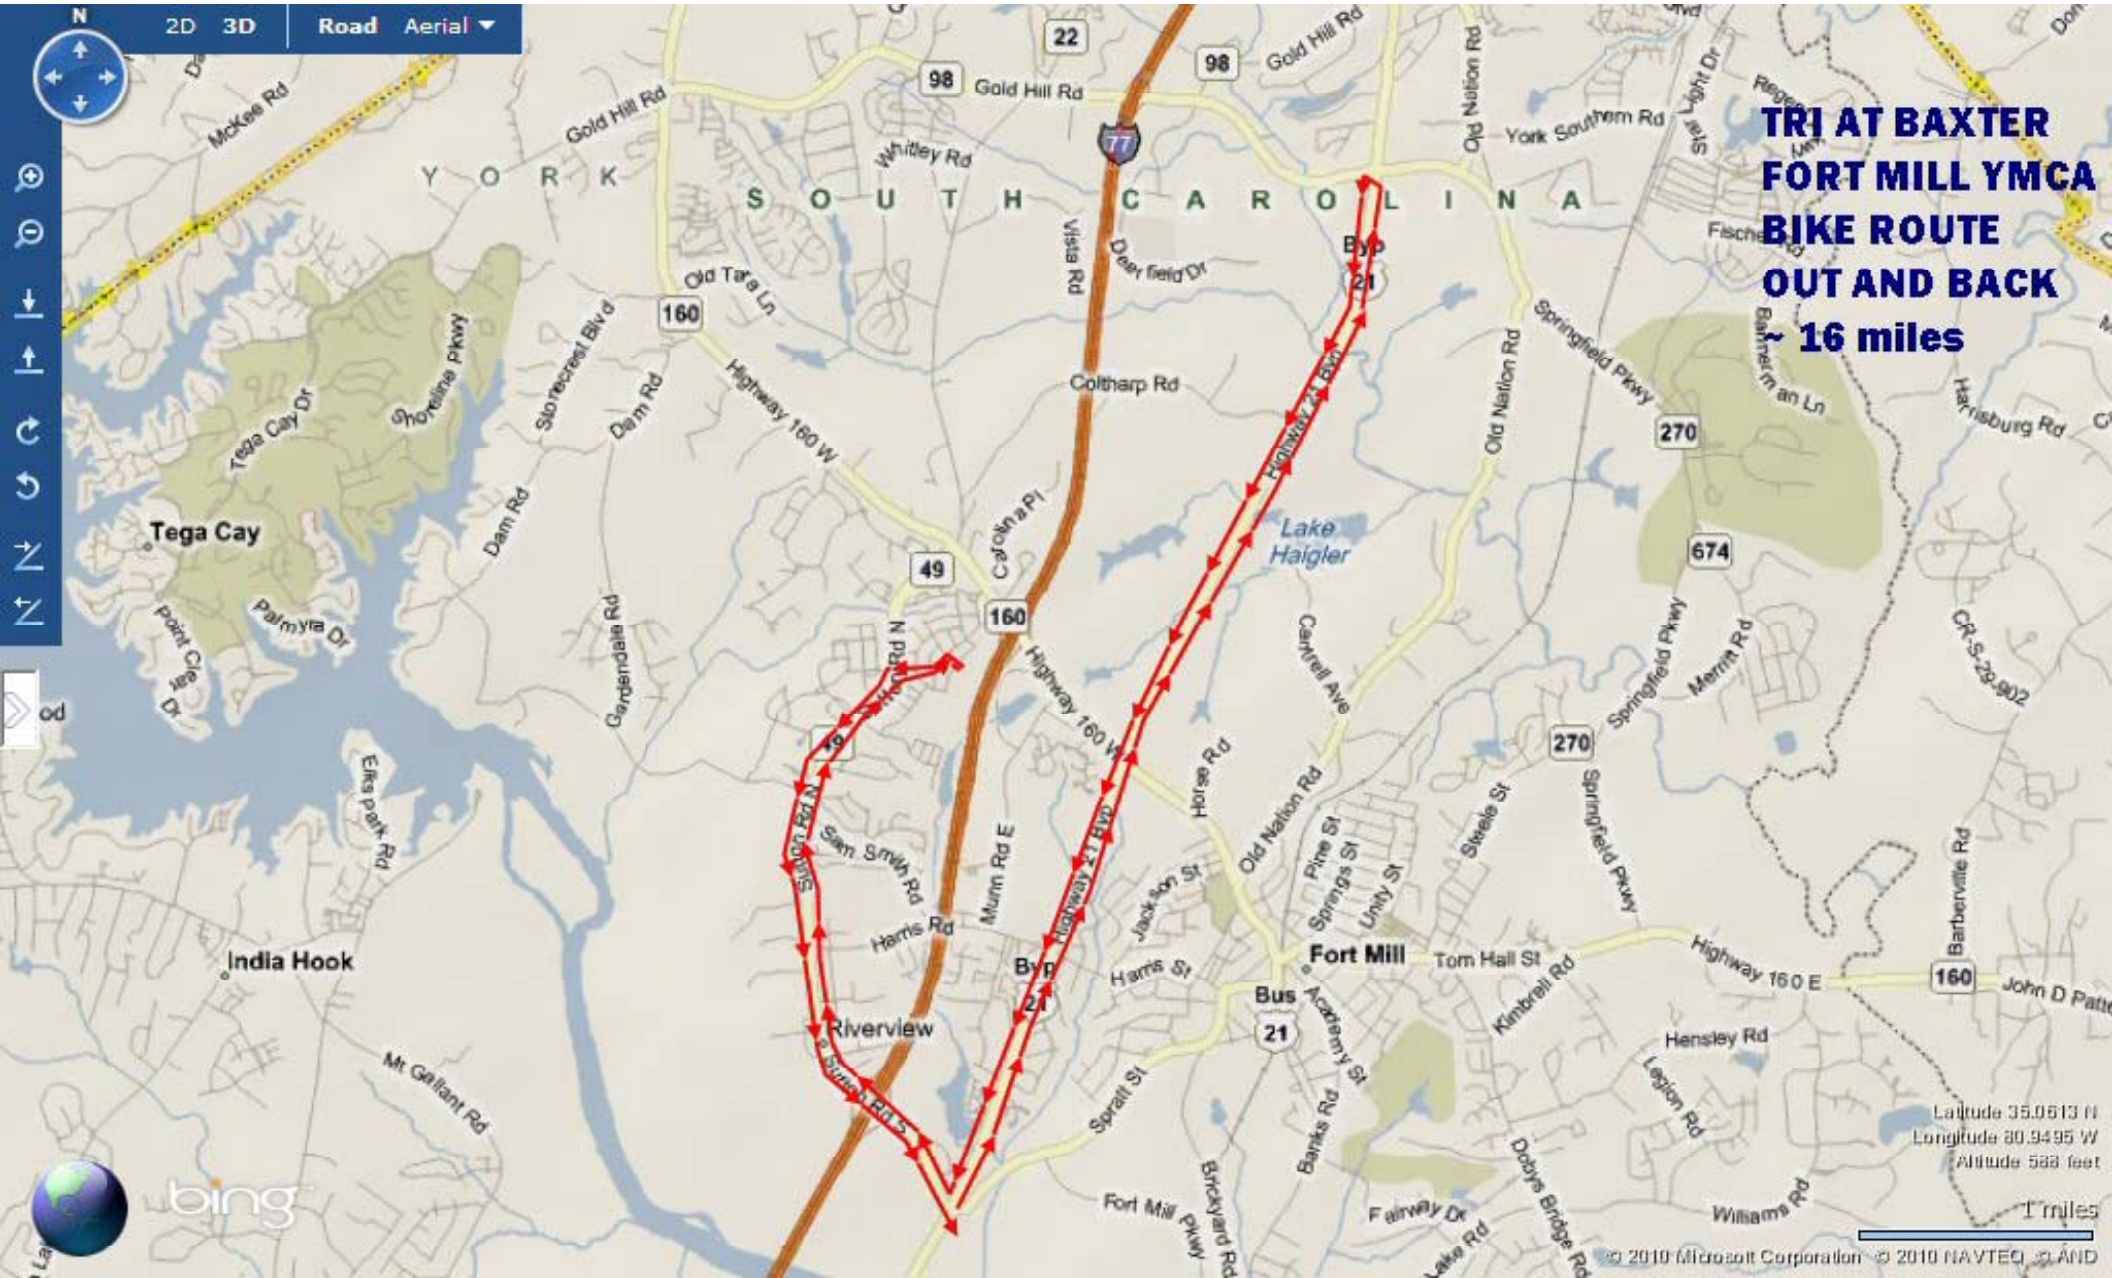

2D 3D Road Aerial

**TRI AT BAXTER
FORT MILL YMCA
BIKE ROUTE
OUT AND BACK
16 miles**

Latitude 35.0613 N
Longitude 80.9495 W
Altitude 588 feet

1 mile