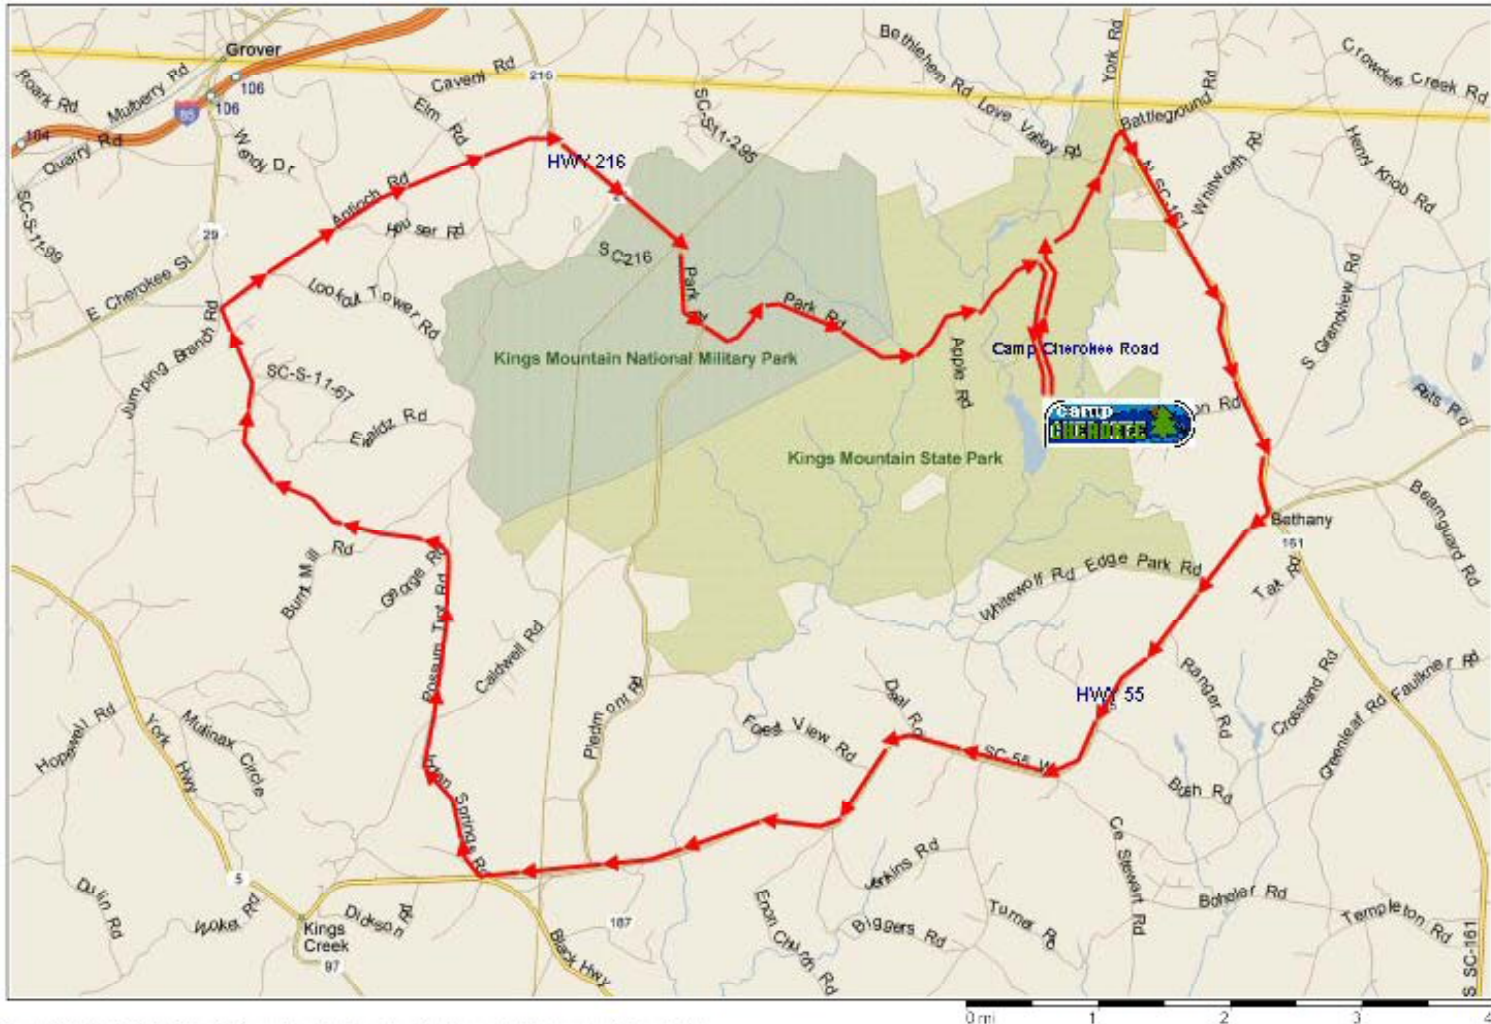

2010 Assault on Cherokee

Copyright © and (P) 1998-2008 Microsoft Corporation and its suppliers. All rights reserved. <http://www.microsoft.com/bingweb/>
 Portions © 1998-2008 Intel/Shell Software Corporation. All rights reserved. Certain mapping and direction data © 2005 NAVTEG. All rights reserved. The Data for areas of Canada includes information taken with permission from Canadian authorities, including © Her Majesty the Queen in Right of Canada, © Queen's Printer for Ontario, NAVTEG and NAVTEG ONBOARD are trademarks of NAVTEG. © 2005 Tele Atlas North America, Inc. All rights reserved. Tele Atlas and Tele Atlas North America are trademarks of Tele Atlas, Inc.